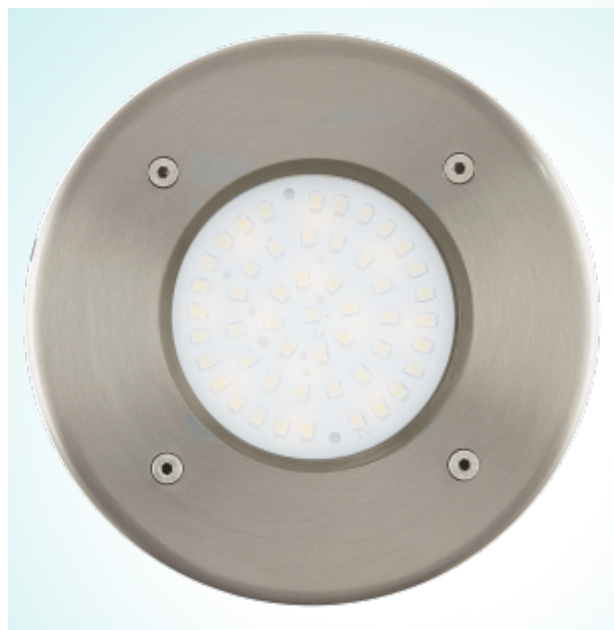

93482

LAMEDO

General Information

Article:	93482
Lighting Type:	ground recessed luminaire
EAN Code:	9002759934828

Dimensions

Ø:	100 mm
Installation Depth:	65 mm
Cutout:	95 mm
Weight:	0.393 kg

Illuminant

Socket:	LED
Illuminant:	LED-MODUL
Delivery:	incl.
Wattage:	1x 2,5W
Luminous Flux:	180 lm
Luminous Colour:	3000K warm white
Average Lifetime:	25,000 h
LED changeable:	yes
Energy Efficiency:	A+

Material & Colour

Enclosure Material:	stainless steel
Enclosure Colour:	stainless steel
Glass / Shade Material:	satinated glass
Glass / Shade Colour:	white

Technical Information

Protection Rating:	6567
Protection Class:	2
Line Voltage:	220-230V,50/60Hz
Operation Voltage:	220-230V,50/60Hz

LED

Technical changes reserved